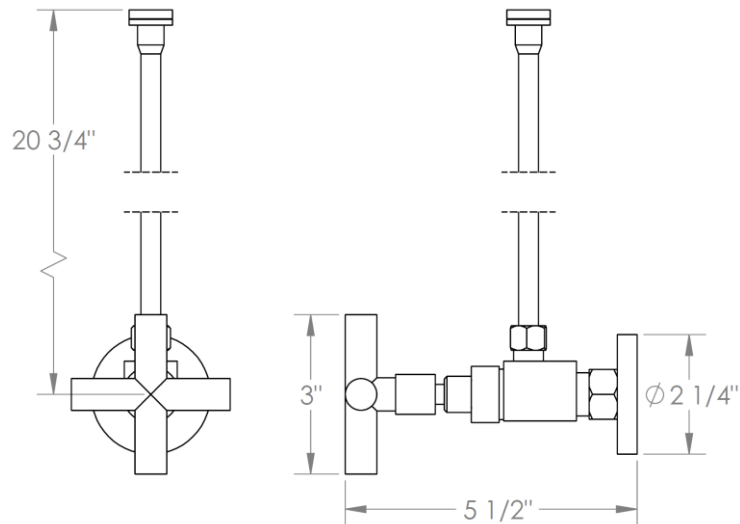

23-MAS5-L9

Toilet Angle Stop Kit

1/2" Compression x 3/8" OD Compression

WATERMARK DESIGNS 12/5/2018

350 Dewitt Ave Brooklyn NY 11207 USA T 718 257 2800 F 718 257 2144 info@watermark-designs.com

23-MAS5-L8

Toilet Angle Stop Kit

1/2" Compression x 3/8" OD Compression

WATERMARK DESIGNS 12/5/2018

350 Dewitt Ave Brooklyn NY 11207 USA T 718 257 2800 F 718 257 2144 info@watermark-designs.com