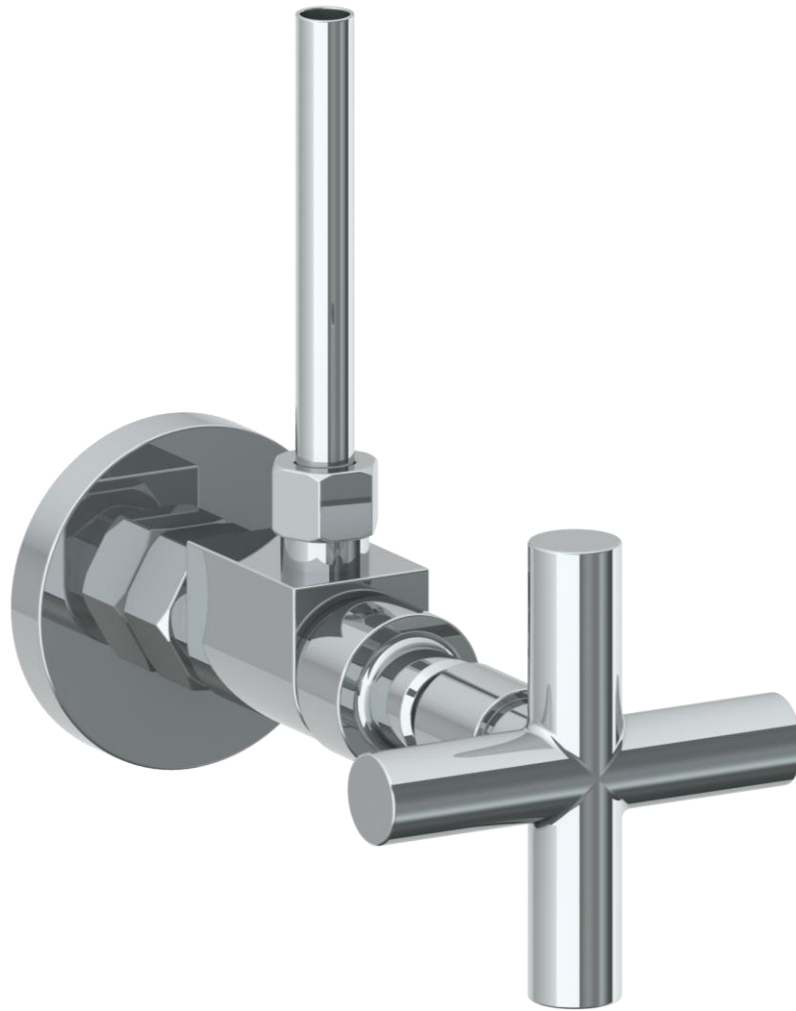

23-MAS5-L9

Toilet Angle Stop Kit

1/2" Compression x 3/8" OD Compression

WATERMARK DESIGNS 12/5/2018

350 Dewitt Ave Brooklyn NY 11207 USA T 718 257 2800 F 718 257 2144 info@watermark-designs.com

23-MAS5-L8

Toilet Angle Stop Kit

1/2" Compression x 3/8" OD Compression

WATERMARK DESIGNS 12/5/2018

350 Dewitt Ave Brooklyn NY 11207 USA T 718 257 2800 F 718 257 2144 info@watermark-designs.com