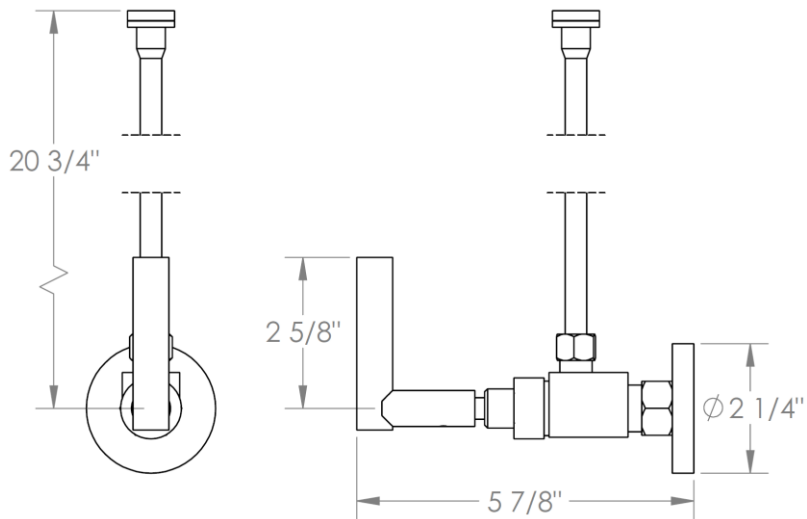

23-MAS5-L9

Toilet Angle Stop Kit

1/2" Compression x 3/8" OD Compression

WATERMARK DESIGNS 12/5/2018

350 Dewitt Ave Brooklyn NY 11207 USA T 718 257 2800 F 718 257 2144 info@watermark-designs.com

23-MAS5-L8

Toilet Angle Stop Kit

1/2" Compression x 3/8" OD Compression

WATERMARK DESIGNS 12/5/2018

350 Dewitt Ave Brooklyn NY 11207 USA T 718 257 2800 F 718 257 2144 info@watermark-designs.com