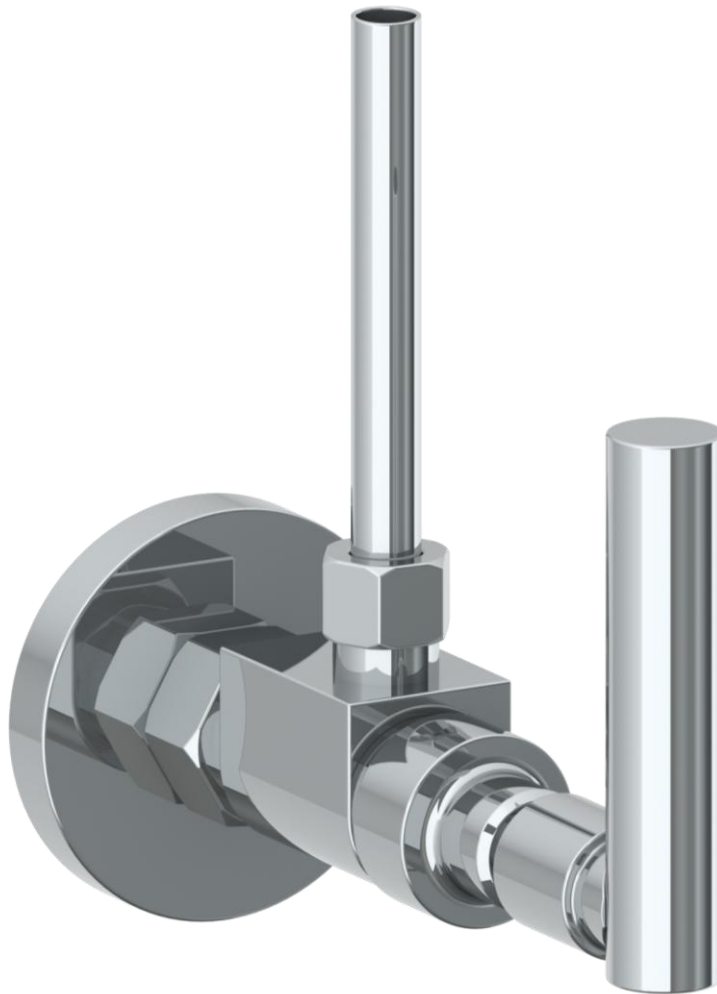

23-MAS5-L9

Toilet Angle Stop Kit

1/2" Compression x 3/8" OD Compression

WATERMARK DESIGNS 12/5/2018

350 Dewitt Ave Brooklyn NY 11207 USA T 718 257 2800 F 718 257 2144 info@watermark-designs.com

23-MAS5-L8

Toilet Angle Stop Kit

1/2" Compression x 3/8" OD Compression

WATERMARK DESIGNS 12/5/2018

350 Dewitt Ave Brooklyn NY 11207 USA T 718 257 2800 F 718 257 2144 info@watermark-designs.com